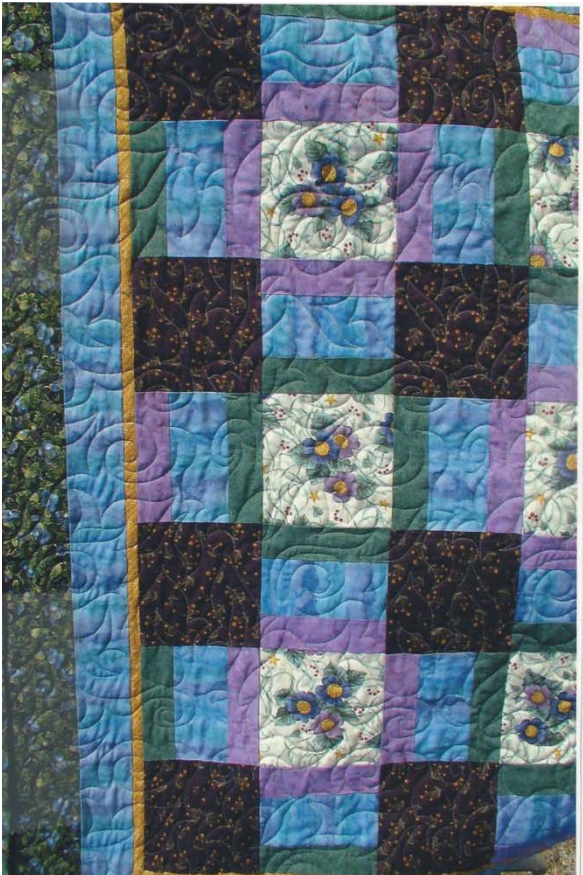

MSU Tollgate Gardens

MSU Tollgate Farm Quilts

2005 – 2012

Volume 1

2005 Tollgate Quilt

"Warm Wishes"

2006 Tollgate Quilt

2007 Tollgate Quilt

"Wild Berry Patch"

Tickets: 1 for \$2, 3 for \$5

Pieced by the Tollgate Bees

Cherry Lee Baker
Kathy Coleman
Charlotte Jones
Katherine Ligon
Cindy Prentice

Quilted By Cherie at Cross-Vine Quilting

Quilt Winner: Joanie Scanlon

2008 Tollgate Quilt

"It's a Snap"

Quilt Pattern:
"It's a Snap"
59" x 76"
Includes the two
Pillows shown

Quilt Pattern
"It's an Original
Pattern"
38" x 50"
Includes the two
Pillows shown

Drawing to be held at the Tollgate Open House, July 19, 2008, at 3 p.m.

Bernie Ethridge

Charlotte Jones

Judy Poole

Kay Pratt

Nancy Roggers

2010 Tollgate Quilt

"Garden Globes"

73" Square