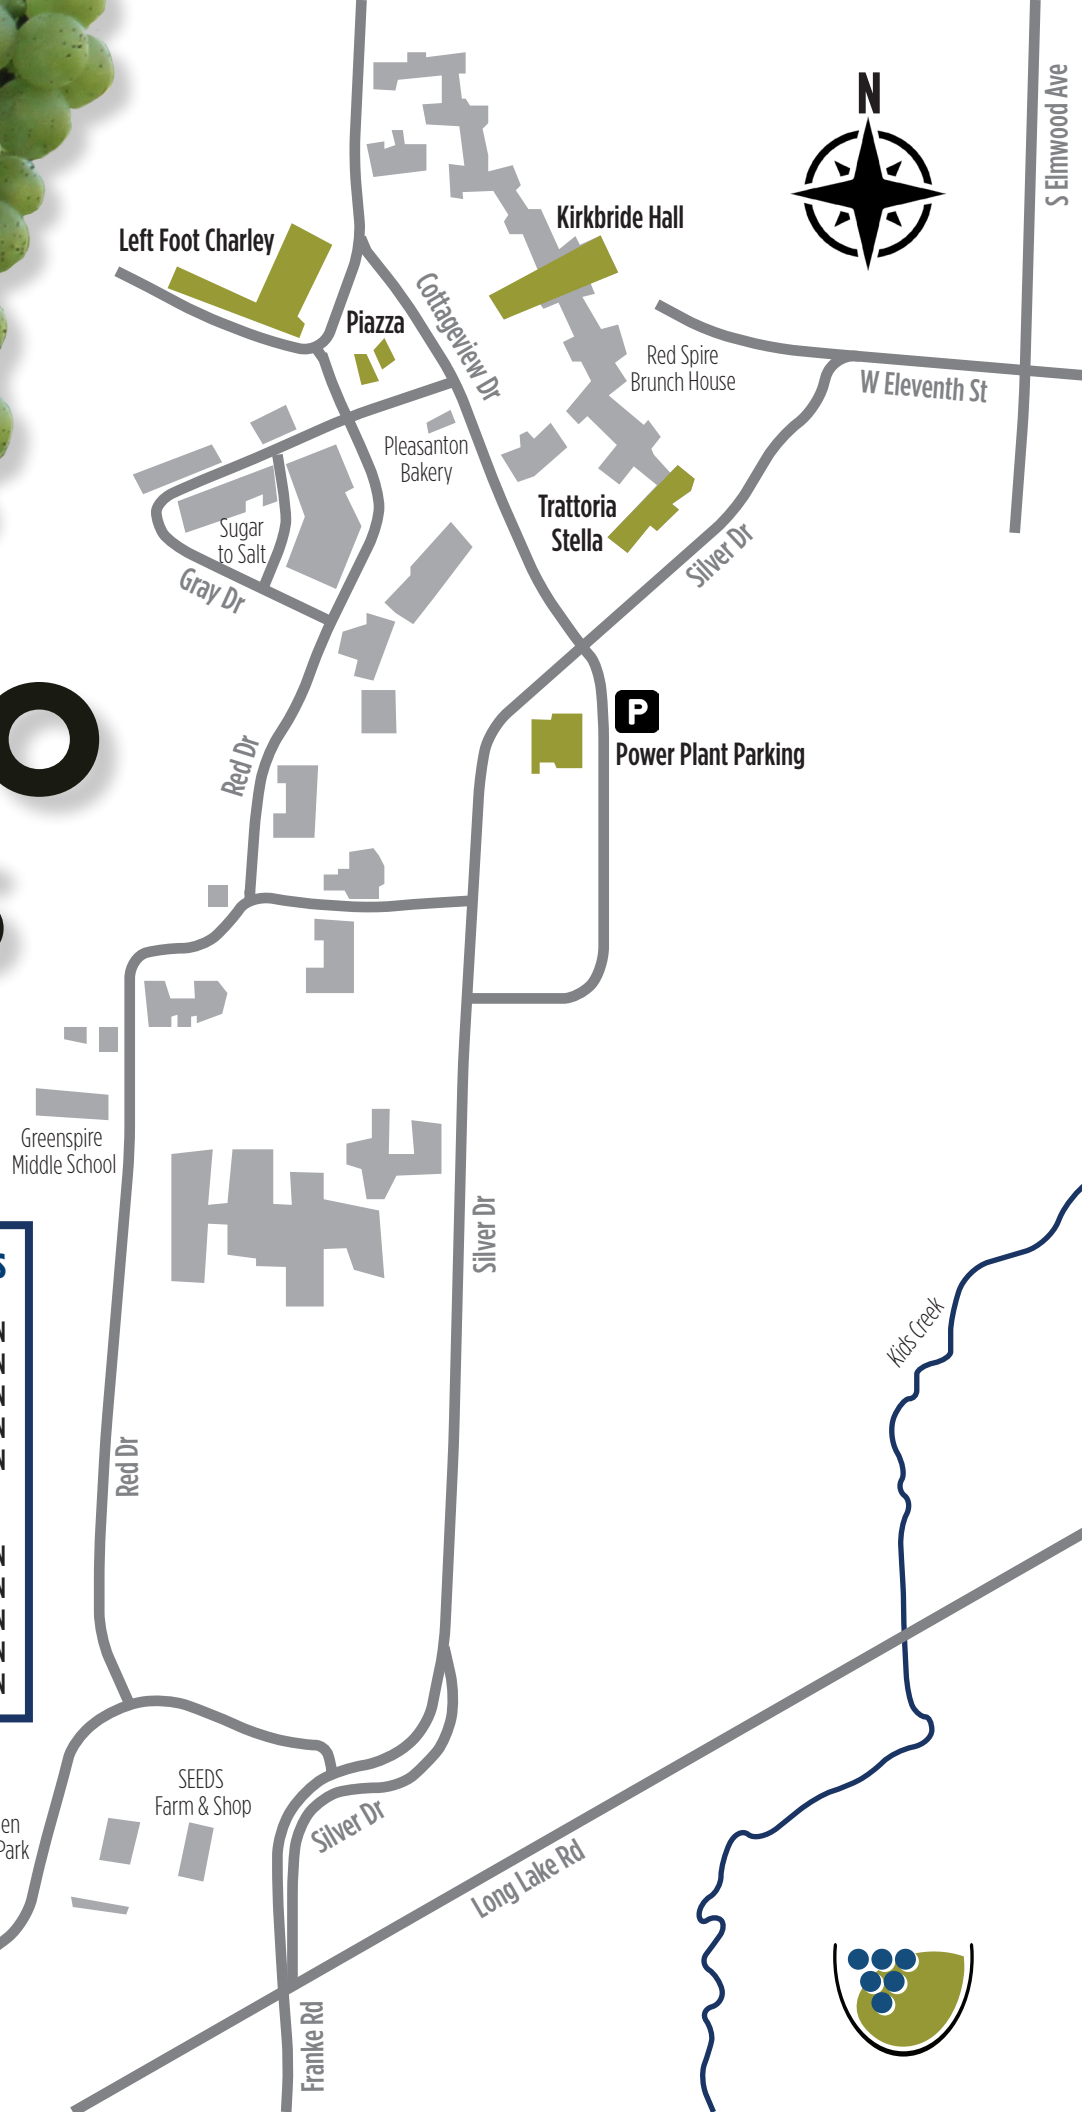

## CONFERENCE MAP

**ESTIMATED WALKING DISTANCES & TIMES**

**POWER PLANT PARKING to:**

CATHEDRAL BARN.....	0.7 MILES	.....	15 MIN
KIRKBRIDE HALL.....	0.2 MILES	.....	5 MIN
LEFT FOOT CHARLEY .....	0.2 MILES	.....	6 MIN
TRATTORIA STELLA.....	0.1 MILES	.....	2 MIN
PIAZZA .....	0.2 MILES	.....	4 MIN

**CATHEDRAL BARN to:**

KIRKBRIDE HALL.....	0.8 MILES	.....	16 MIN
LEFT FOOT CHARLEY .....	0.8 MILES	.....	17 MIN
TRATTORIA STELLA.....	0.7 MILES	.....	15 MIN
PIAZZA .....	0.8 MILES	.....	16 MIN
POWER PLANT PARKING .....	0.7 MILES	.....	15 MIN